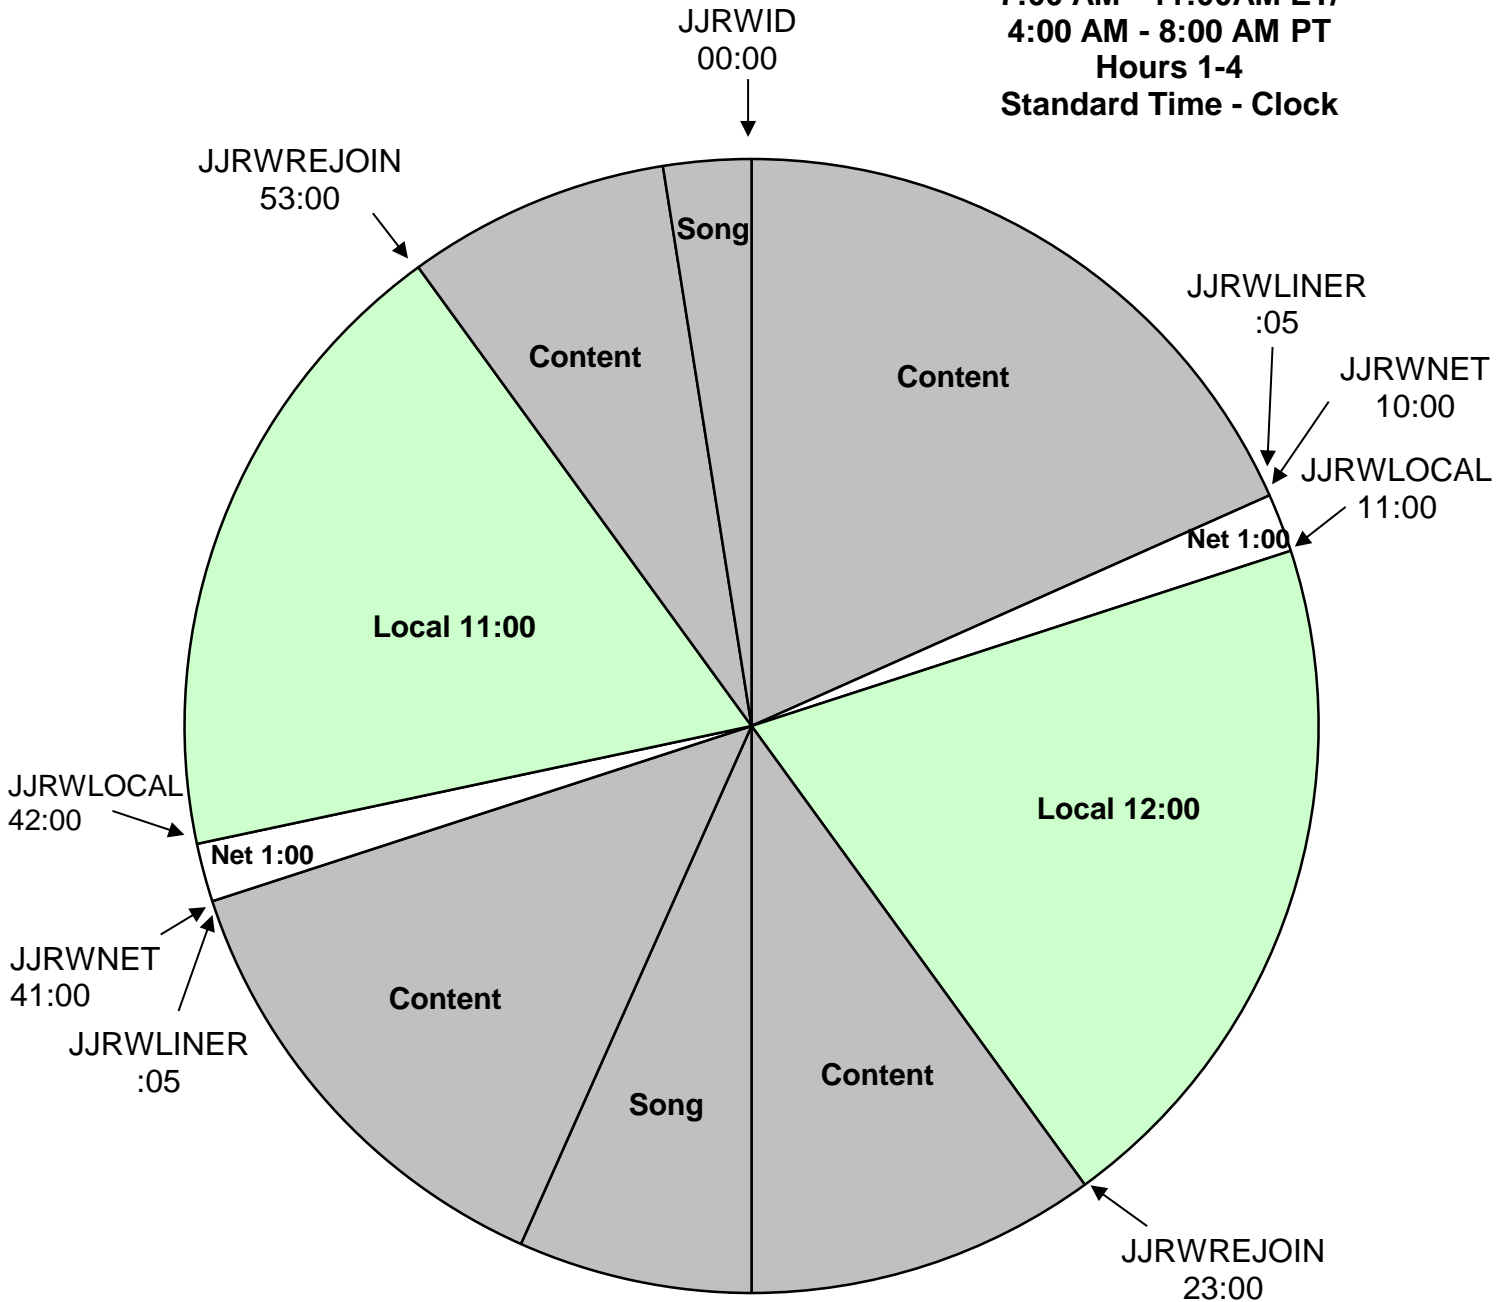

Johnjay and Rich
 XDS Program: Johnjay & Rich Winter
 Effective Date: November 4th, 2019
 Premiere XDS PRO4-P Satellite
 Mon-Fri
 7:00 AM - 11:00AM ET/
 4:00 AM - 8:00 AM PT
 Hours 1-4
 Standard Time - Clock

For Technical Assistance Call
 Premiere Network Operations Center: (800) 276-4431
 Technical Info: <http://engineering.premiereradio.com>

JJRWREJOIN: Rejoins Program
JJRWNET: Network Break
JJRWLOCAL: Local Break
JJRWID: Fires locally produced floating top of hour :15 sec ID
JJRWLINER: Locally produced :05 sec liner

All Breaks Float